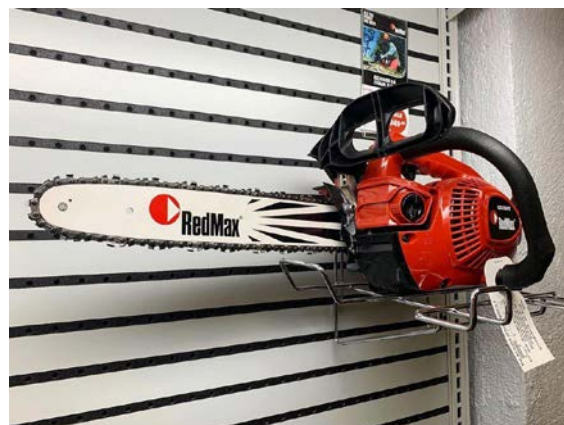

2022 Chain Saw Retail Pricing

Model	Description	List Price

Chain Saws

GZ3500T-PUO	35.2cc PUO Strato 2.0hp 7.5lbs	$ 319.95
GZ3500T-14	35.2cc 14" Strato 2.0hp 7.5lbs - .050	$ 349.95

GZ360-PUO	35.2cc PUO Strato 2.0hp 8.6lbs	$ 399.95
GZ360-14	35.2cc 14" Strato 2.0hp 8.6lbs - .050	$ 419.95
GZ360-16	35.2cc 16" Strato 2.0hp 8.6lbs - .050	$ 429.95

GZ4350-PUO	43.1cc PUO Strato 2.95hp 9.9lbs	$ 509.95
GZ4350-16	43.1cc 16" Strato 2.95hp 9.9lbs - .050	$ 559.95

GZ5000-PUO	50.1cc PUO Strato 3.35hp 10.8lbs	$ 499.95
GZ5000-16	50.1cc 16" Strato 3.35hp 10.8lbs - .058	$ 539.95
GZ5000-18	50.1cc 18" Strato 3.35hp 10.8lbs - .058	$ 549.95

18' Telescoping Pole Saw

PSTZ260S	25.4cc - 18' Telescoping Chain Saw	$ 699.95		

Prices & Specifications Are Subject To Change Without Notice Or Obligation

Effective January 15, 2022

Distributed By: Steven Willand Inc. * PO Box 9 * Augusta, NJ 07822
(888) 229-4561 * Fax (800) 644-1045
www.stevenwillandinc.com